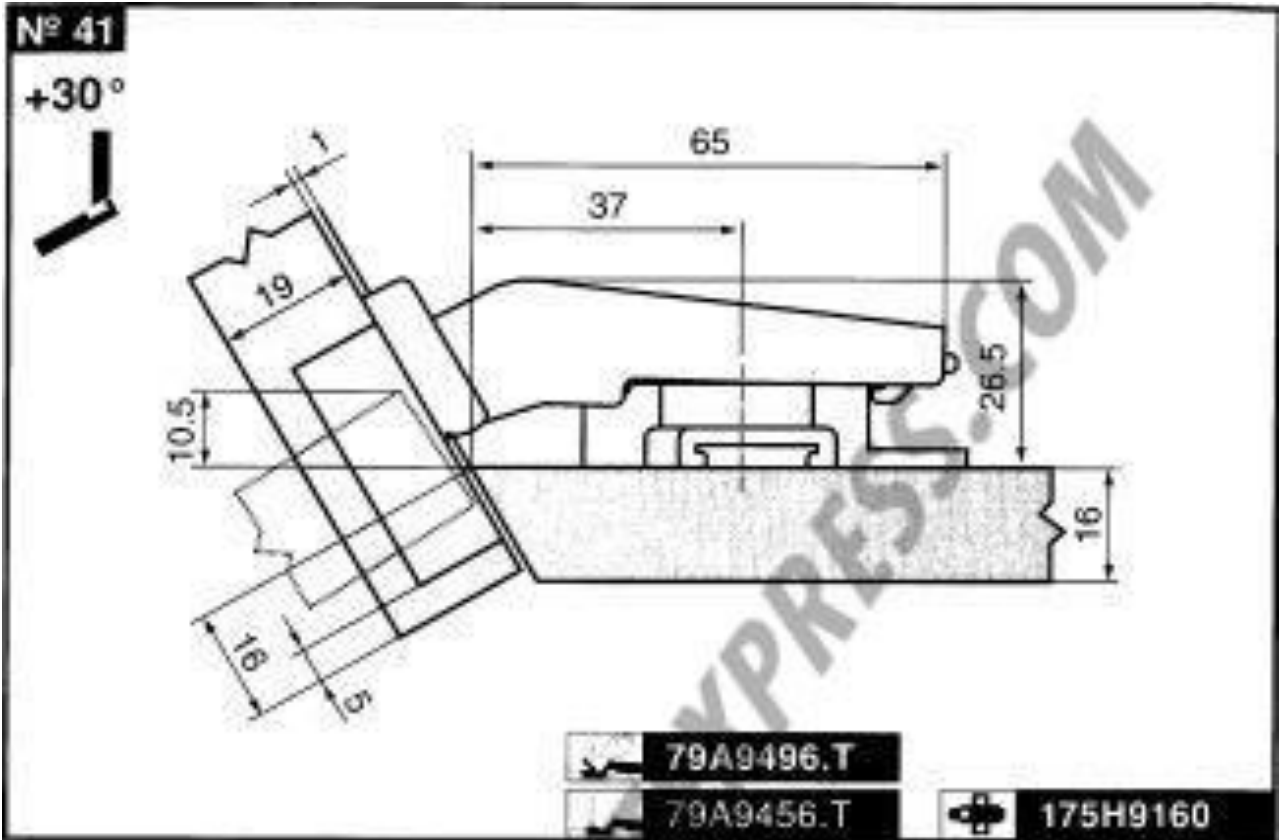

Web:
www.vasalatexpress.com

E-mail:
info@vasalatexpress.com

Tel: 06209/617-189