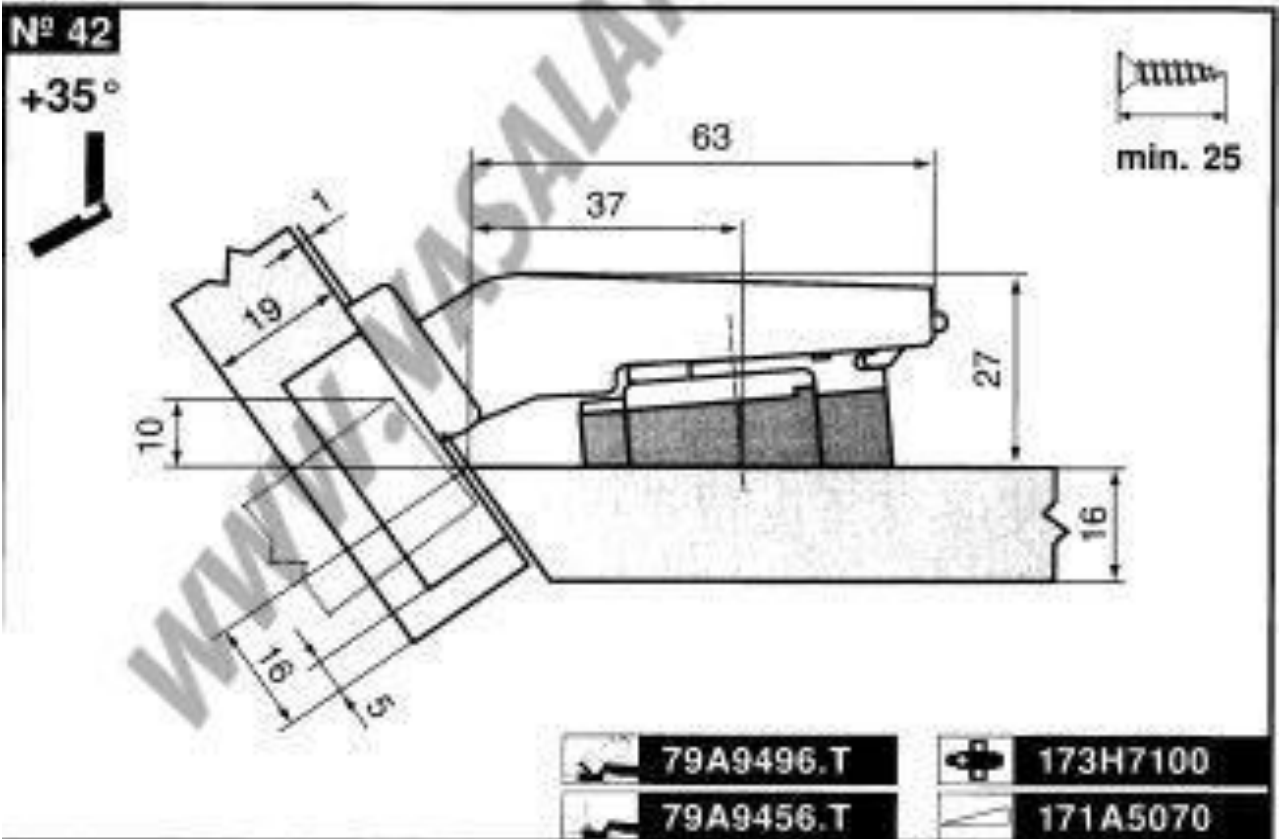

Web:
www.vasalatexpress.com

E-mail:
info@vasalatexpress.com

Tel: 06209/617-189